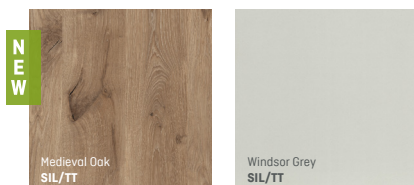

MOODBOARD REFERENCE

MOODBOARD DESIGN INSPIRATION

This spring, infuse your living space with a delightful blend of Windsor Grey and Medieval Oak, marrying contrasting tones to create a warm and inviting ambience.

@InnovusSA

#InnovusSA #DecorativePanels #InteriorDesign #Moodboard #MedievalOak #WindsorGrey