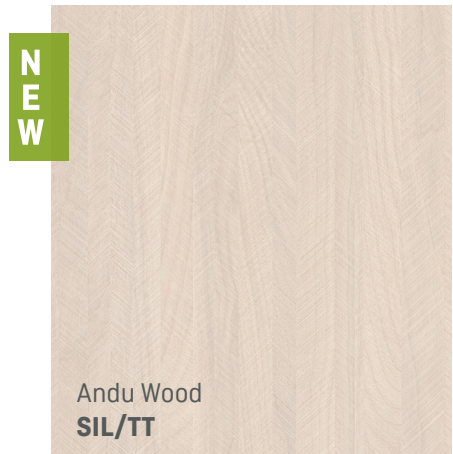

CAROUSEL REFERENCE

CAROUSEL APPLICATION

Karlstad Oak beautifully captures the transition from rustic to elegant, making it the ideal choice for those seeking a wistful and versatile design.

@InnovusSA

#InnovusSA #MatchingLife #DecorativePanels #InteriorDesign #KitchenDesign